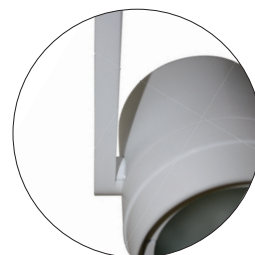

# PALOMA Track Luminaires

W2 ARCHITECTURAL  
LIGHTING  
A DIVISION OF WAC

866.788.2100 • w2lighting.com

- ▶ 365° horizontal rotation

- ▶ 180° vertical tilt for precision aiming

- ▶ Complete line of architectural lamps including LED (shown), HID, line/low voltage options

- ▶ Sleek unobtrusive design to minimize impact on space

- ▶ Two-circuit selector with power off position to allow flexible power feed

## OTHER FEATURES

- ▶ Deep front cover design allows for better glare control
- ▶ Twist & Hang front cover allows for single hand re-lamping
- ▶ Perfect for wall wash, accent and general applications
- ▶ Accommodates up to 3 lenses and 1 accessory
- ▶ Available in 3 beam angles for prime optical performance
- ▶ Extensive range of accessories including UV/IR and beam spread lenses