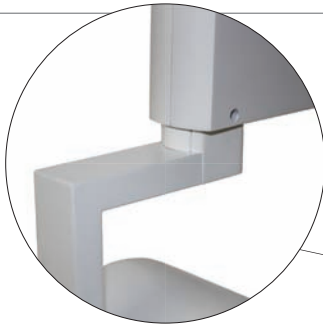

PALOMA Track Luminaires

Winner of the
2010 Lightfair
Innovation Award

▶ 365° horizontal rotation

▶ 180° vertical tilt for precision aiming

▶ Complete line of architectural lamps including
LED (shown), HID, line/low voltage options

▶ Two-circuit selector with power off
position to allow flexible power feed

▶ Sleek unobtrusive design
to minimize impact on space

OTHER FEATURES

- ▶ Deep front cover design allows for better glare control
- ▶ Twist & Hang front cover allows for single hand re-lamping
- ▶ Perfect for wall wash, accent and general applications
- ▶ Accommodates up to 3 lenses and 1 accessory
- ▶ Available in 3 beam angles for prime optical performance
- ▶ Extensive range of accessories including UV/IR and beam spread lenses