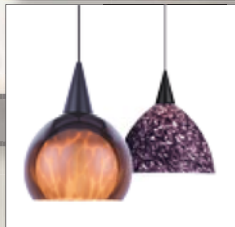

ARCHITECTURAL
LIGHTING

Tel: 866.788.2100 W2lighting.com

FLEXRAIL2

A two-circuit, line voltage bendable rail system utilizing over 200 fixtures and pendants, with a variety of lamping options. See us at Lightfair, booth #521.