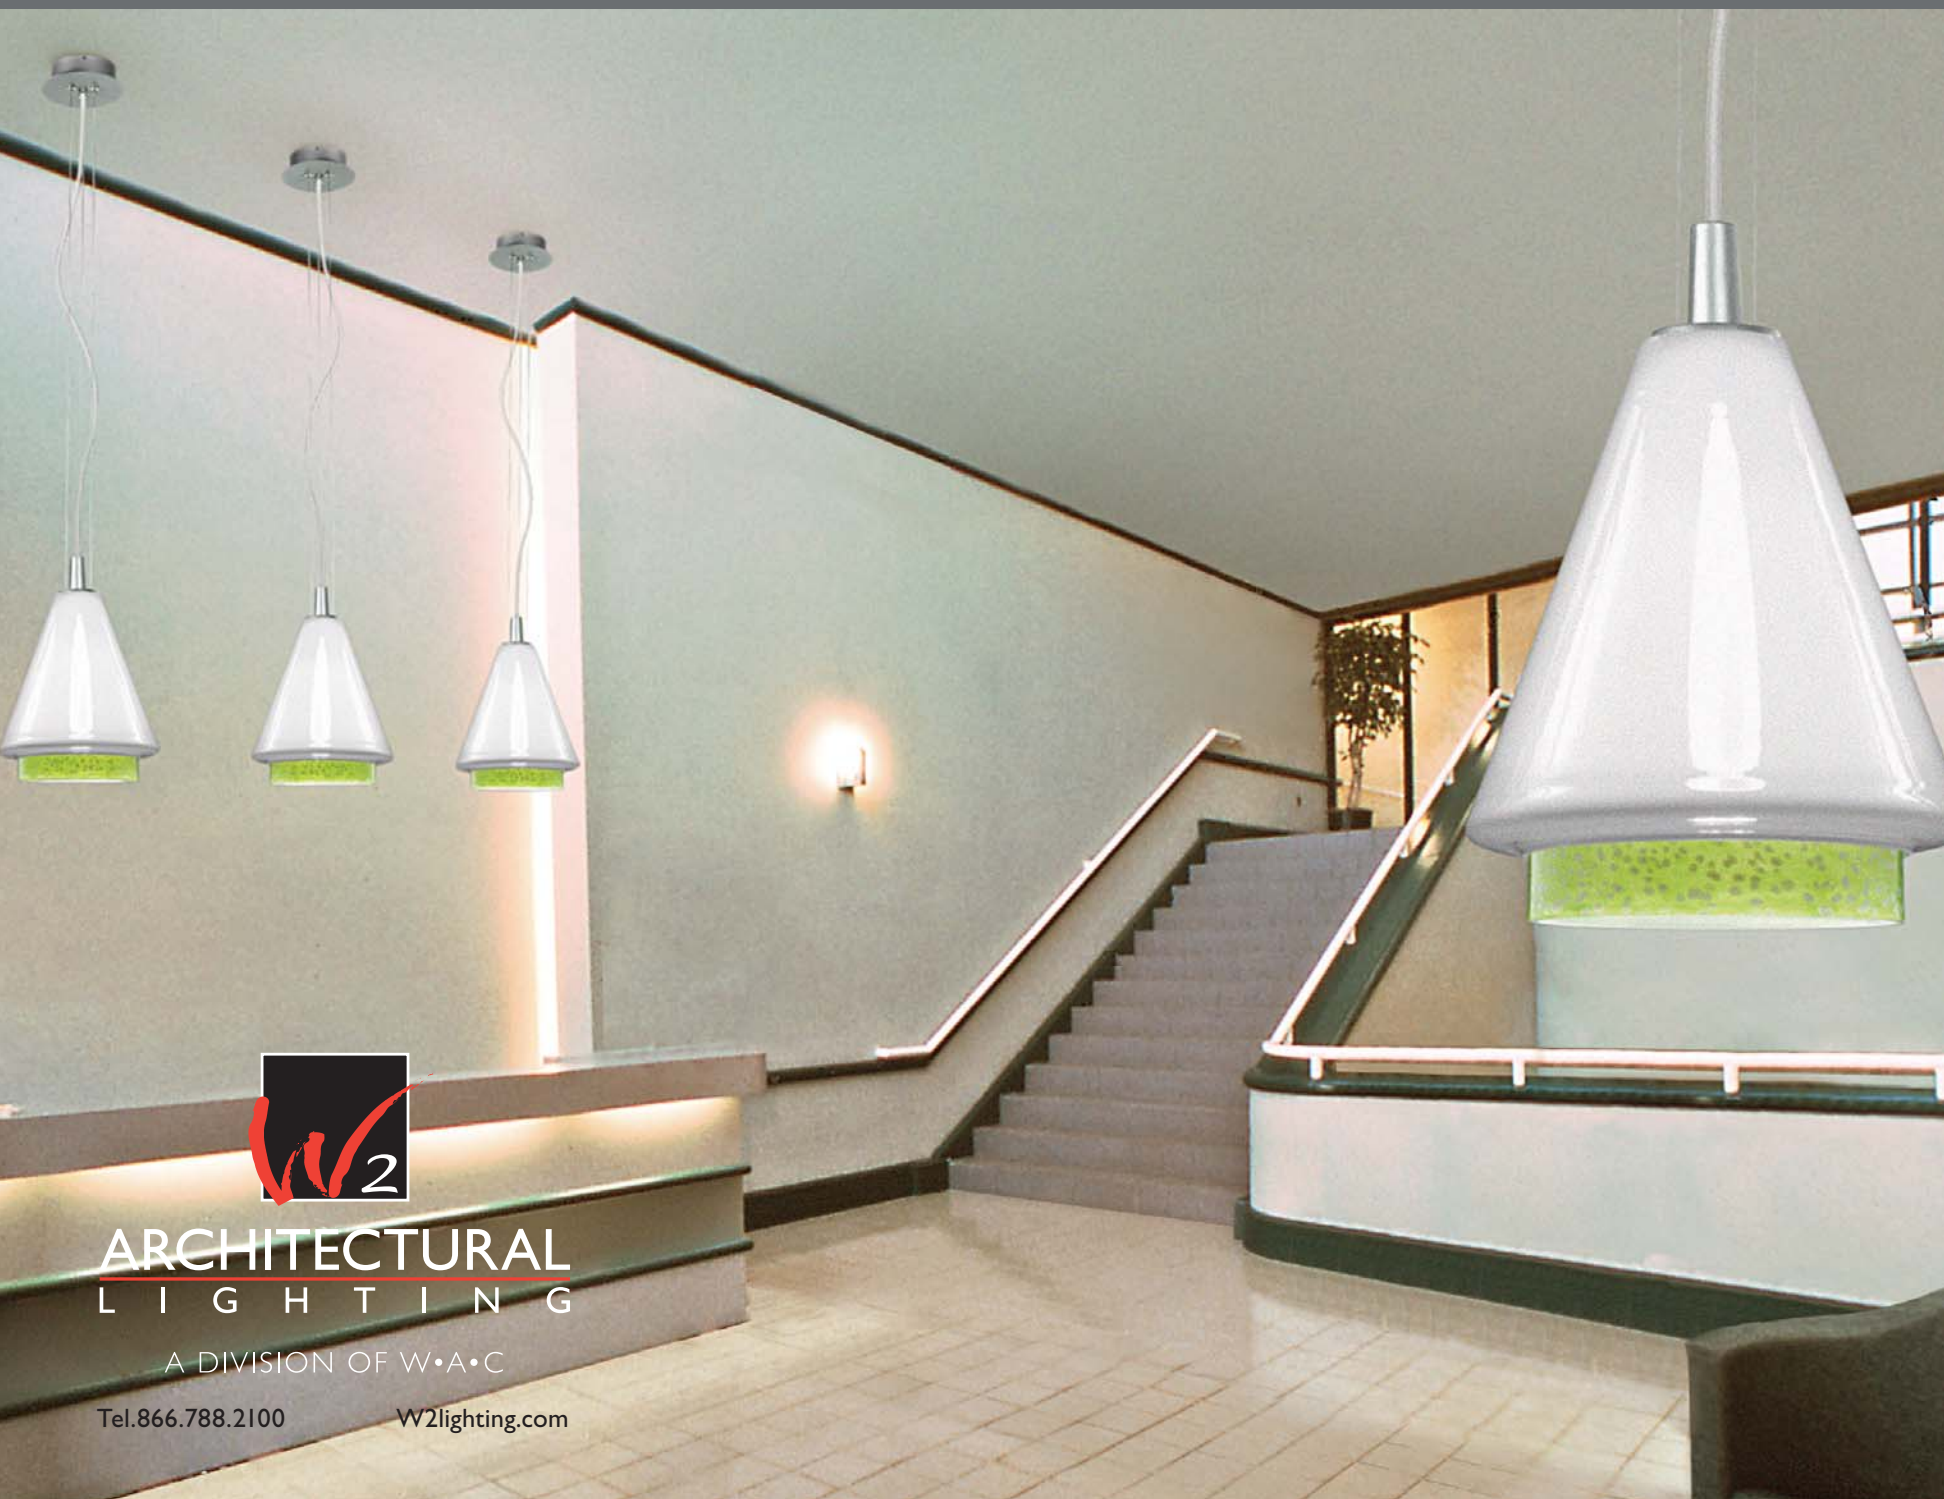

Introducing...

W2 ARCHITECTURAL LIGHTING

ARCHITECTURAL ELEMENTS

Bridging function and design, W2 introduces specification grade lighting for commercial, hospitality and retail applications. Architectural Elements feature pendants crafted with a sleek, contemporary design and scale for large, challenging spaces. Cased glass shades, accented with colored glass trim, achieve a perfect balance of color and light. Compact fluorescent and incandescent lamping options available. See us at LightFair, Booth #2429.