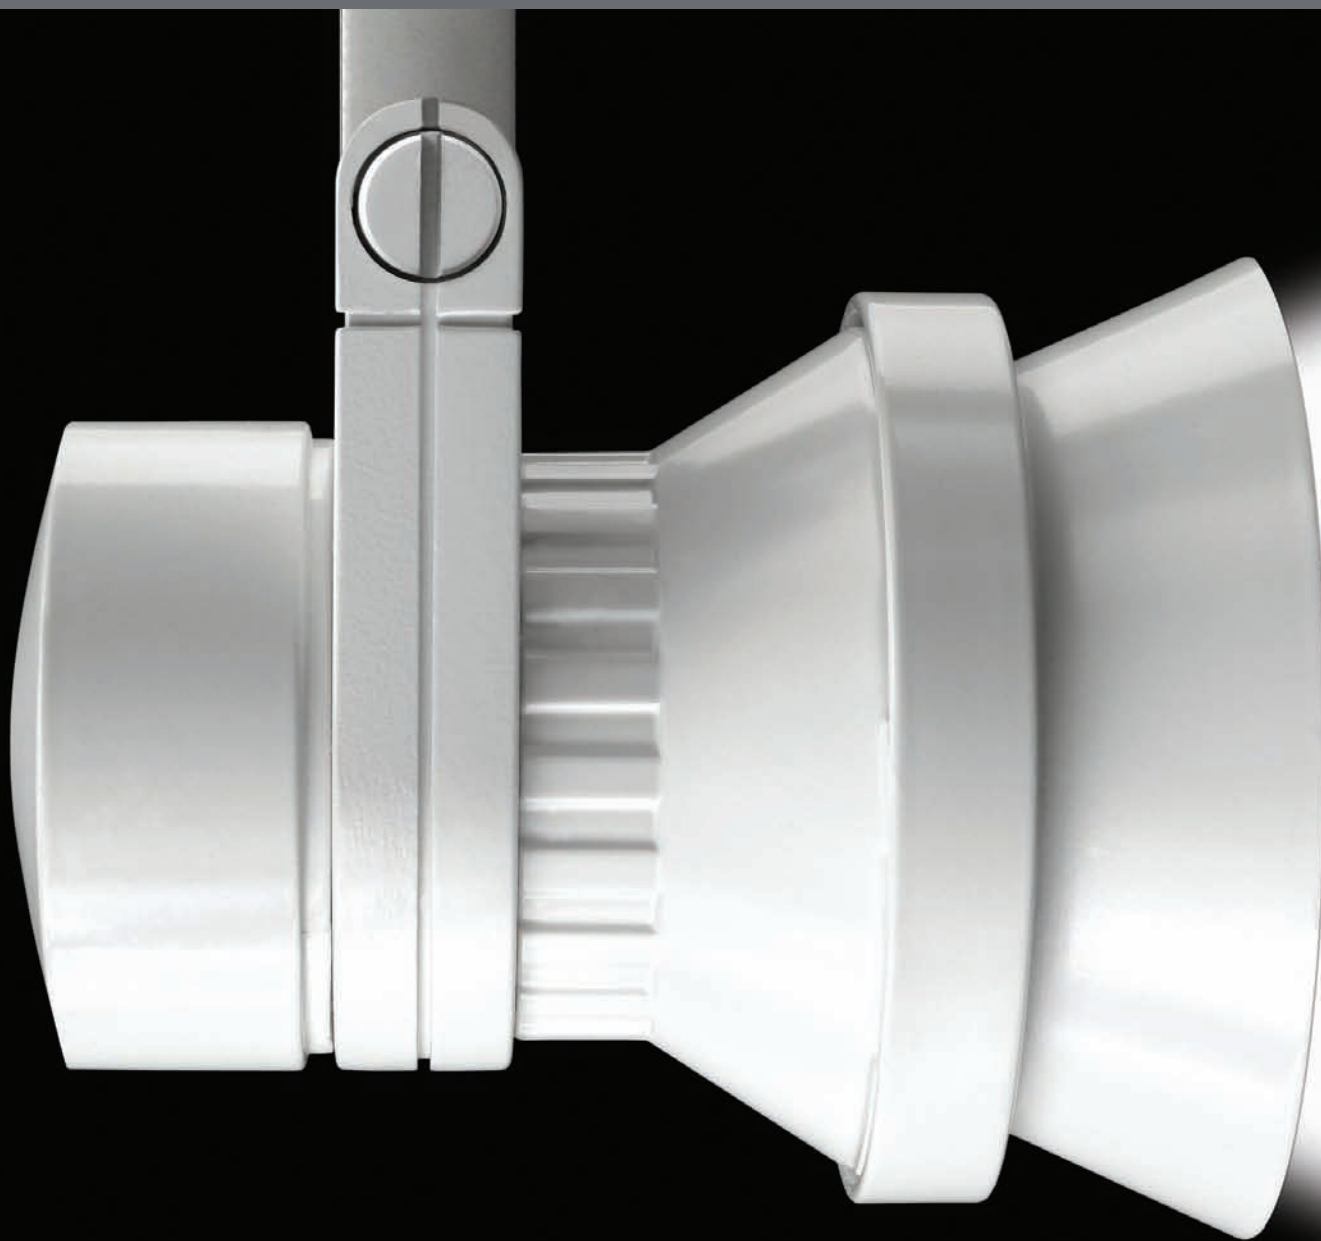

Introducing...

W2 ARCHITECTURAL LIGHTING PRECISION SPOTS

Bridging function and design, W2 introduces specification grade lighting for a broad range of retail applications. Precision Spots feature upscale, die cast aluminum track fixtures with a sophisticated clean style. The luminaires offer high performance, precision horizontal aiming, vertical locking capabilities and concealed wiring. See us at LightFair, Booth #2429.

ARCHITECTURAL
LIGHTING

A DIVISION OF W•A•C