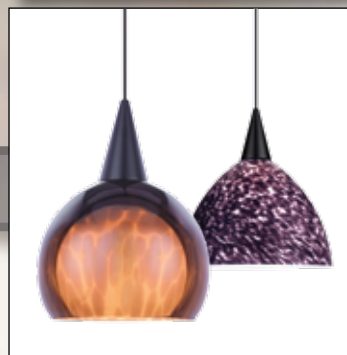

ARCHITECTURAL
L I G H T I N G

Tel: 866.788.2100 • W2lighting.com
Represented throughout Canada

FLEXRAIL2

W2 presents Flexrail2, a two-circuit line voltage, bendable rail system powered with 4800 watts and designed and engineered for the architectural market. Choose from over 200 stunning glass pendants and fixtures, with a variety of energy efficient CFL, metal halide and halogen lamping options.